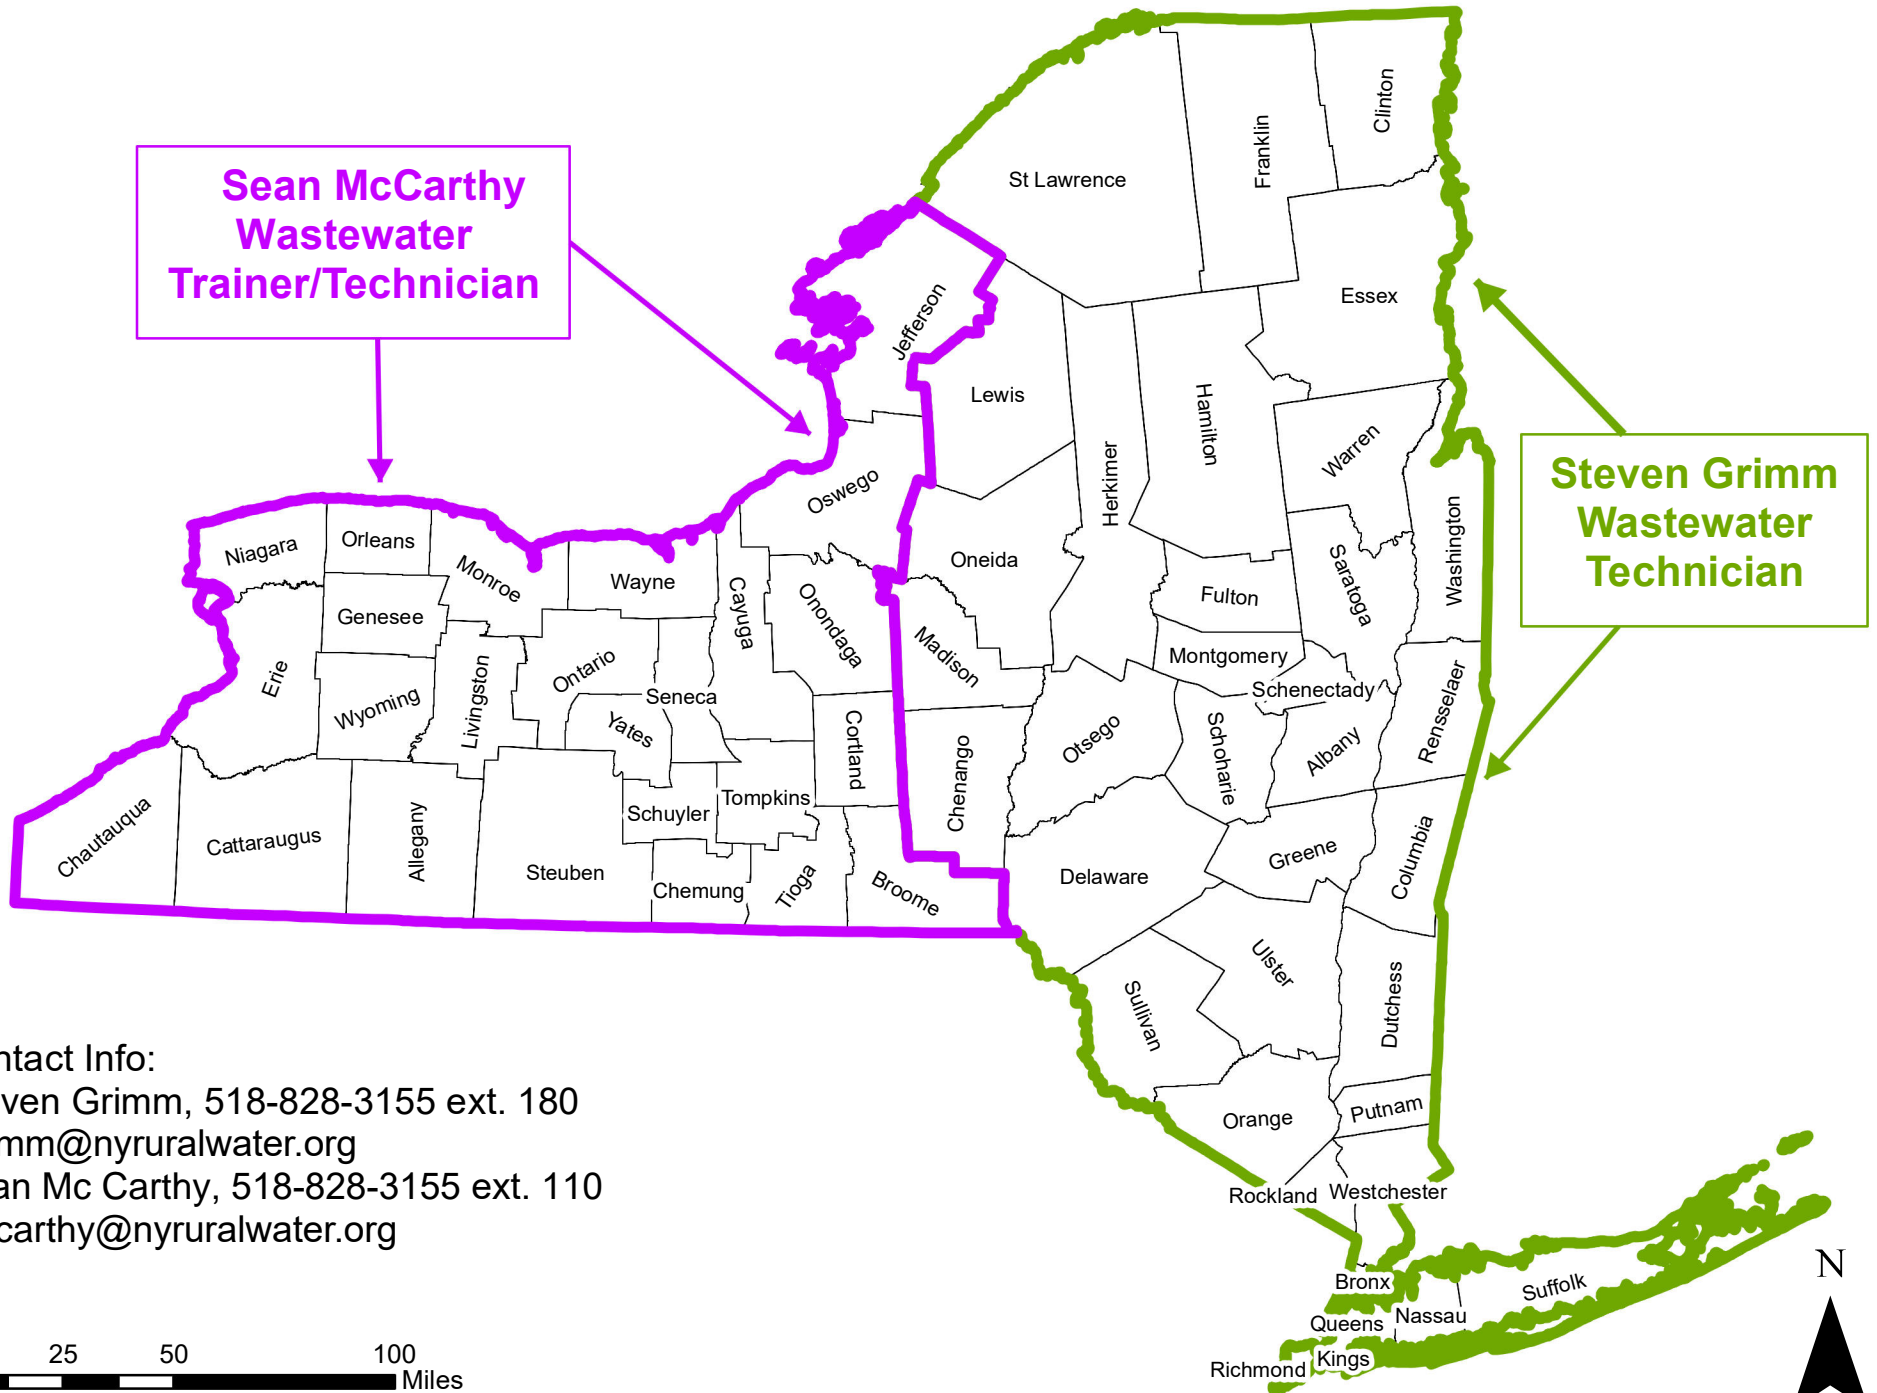

# Wastewater Technical Assistance Territories

## Contact Info:

Steven Grimm, 518-828-3155 ext. 180

Grimm@nyruralwater.org

Sean Mc Carthy, 518-828-3155 ext. 110

mccarthy@nyruralwater.org

0 25 50 100 Miles

N